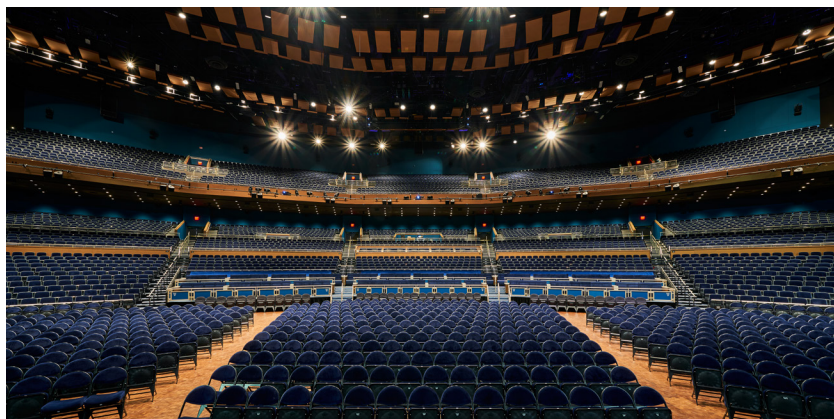

## HIGHLIGHTS

- Large, yet intimate space for up-close viewing and listening experience
- Furthest seat is only 145 feet away from the stage
- One of the widest stages in the world at 140 feet
- Dynamic seating for multiple configurations
- Three seating levels:
  - Orchestra
  - High Orchestra
  - Balcony
- Cutting-edge, immersive projection video wall
- Nine HD and 4K projectors
- Premium seating with bottle service
- Seven bars and terraces with views of The Strip and The Park

### PARK MGM

Las Vegas' newest entertainment venue — hosting Lady Gaga, Bruno Mars, Usher and other celebrated performers — complements T-Mobile Arena and Toshiba Plaza while also serving as an event space for sports and conventions. Seating up to 5,300 people within its over 30,000 square feet of space, Dolby Live's floor-to-ceiling windows overlook The Strip and The Park.